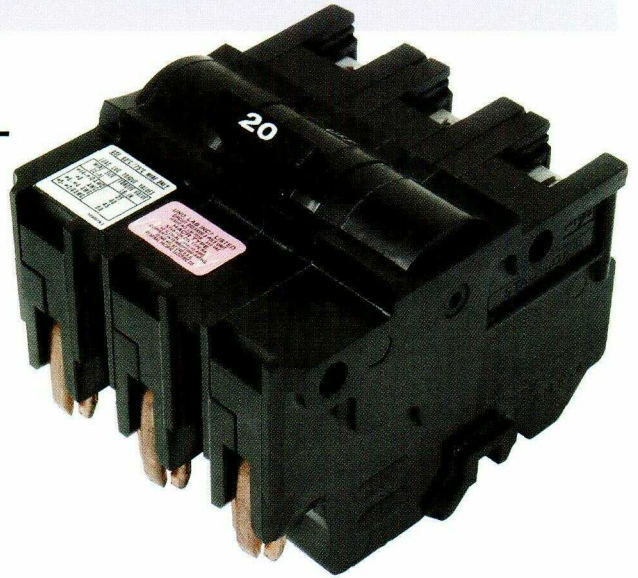

## FEDERAL PACIFIC ELECTRIC

AMP Rating	Catalog Number
15	3P15
20	3P20
25	3P25
30	3P30
35	3P35
40	3P40
45	3P45
50	3P50
60	3P60
70	3P70
80	3P80
90	3P90
100	3P100

### Type NA Three Pole-Plug In

Requires Three 1" Spaces  
 HACR 240VAC  
 10,000 AIC

80	NB80
90	NB90
100	NB100
125	NB125

### Type NB Two Pole-Bolt-On

Requires Two 1" Spaces  
 HACR 120/240VAC  
 10,000 AIC

100	2B100
125	2B125
150	2B150
175	2B175
200	2B200

### Type 2B Main Breaker

Replacement  
 3-1/2" x 5-1/4" x 4"  
 120/240VAC 10,000 AIC